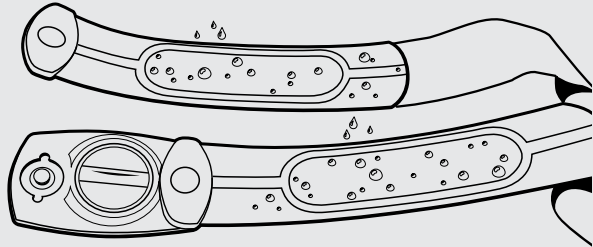

Viiiiva

Heart Rate Monitor

QUICK START GUIDE

Getting Started with Viiiiva

Your Viiiiva is pre-loaded with a CR2032 battery.

1 Moisten the electrodes on the strap

Viiiiva will turn on automatically when worn and turn off 2 minutes after it's removed.